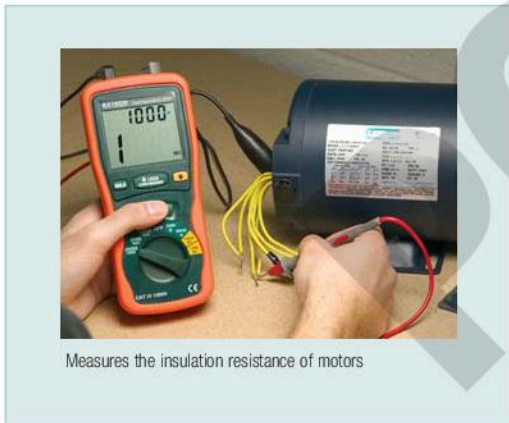

Handheld Megohmmeter

✓ 1000V digital tester
With large dual backlit display

Features:

- Double molded housing for added durability
- Dual display of Insulation Resistance and Test Voltage
- Backlit super large display
- 250V, 500V, and 1000V test voltages
- Insulation Resistance to 2000M Ω
- Auto power off
- Lo Ω function for testing connections
- Lock Power On Function for hands-free operation
- Data Hold to freeze displayed reading
- Complete with heavy duty test leads, alligator clip test lead, hanging strap, hard carrying case, and 6 x AA batteries

Measures the insulation resistance of motors

Specifications	
Insulation Resistance	200M Ω 2000M Ω
Max Resolution	0.1M Ω
Basic Accuracy	$\pm 3\%$
Insulation Test Voltages	250V, 500V, 1000V
AC Voltage Test	Yes
Low Resistance Test	Yes
Power source	6 x AA batteries
Dimensions	7.8 x 3.6 x 1.9" (200 x 92 x 50mm)
Weight	24.6oz (700g)

Ordering Information:

- 380260.....Handheld Megohmmeter
 380260-NIST380260 with Calibration Traceable to NIST
 TL805.....Double Injected Test Leads