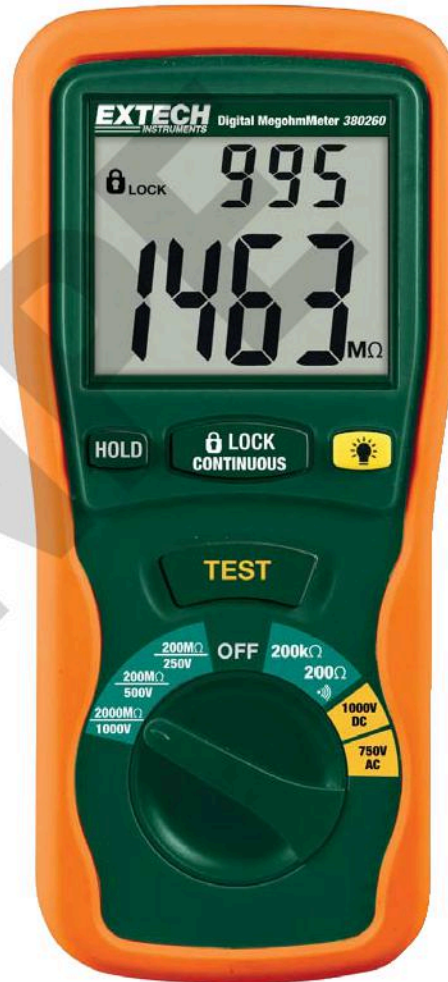

Handheld Megohmmeter

✓ 1000V digital tester
With large dual backlit display

Features:

- Double molded housing for added durability
- Dual display of Insulation Resistance and Test Voltage
- Backlit super large display
- 250V, 500V, and 1000V test voltages
- Insulation Resistance to 2000M Ω
- Auto power off
- Lo Ω function for testing connections
- Lock Power On Function for hands-free operation
- Data Hold to freeze displayed reading
- Complete with heavy duty test leads, alligator clip test lead, hanging strap, hard carrying case, and 6 x AA batteries

Measures the insulation resistance of motors

Specifications	
Insulation Resistance	200M Ω 2000M Ω
Max Resolution	0.1M Ω
Basic Accuracy	$\pm 3\%$
Insulation Test Voltages	250V, 500V, 1000V
AC Voltage Test	Yes
Low Resistance Test	Yes
Power source	6 x AA batteries
Dimensions	7.8 x 3.6 x 1.9" (200 x 92 x 50mm)
Weight	24.6oz (700g)

Ordering Information:

- 380260.....Handheld Megohmmeter
 380260-NIST380260 with Calibration Traceable to NIST
 TL805.....Double Injected Test Leads